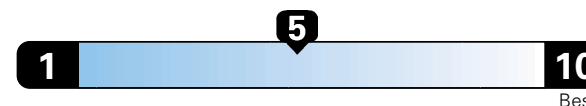

Annual fuel cost

$2,050

Fuel Economy & Greenhouse Gas Rating (tailpipe only)

This vehicle emits 364 grams CO2 per mile. The best emits 0 grams per mile (tailpipe only). Producing and distributing fuel also creates emissions; learn more at fueleconomy.gov.

Smog Rating (tailpipe only)